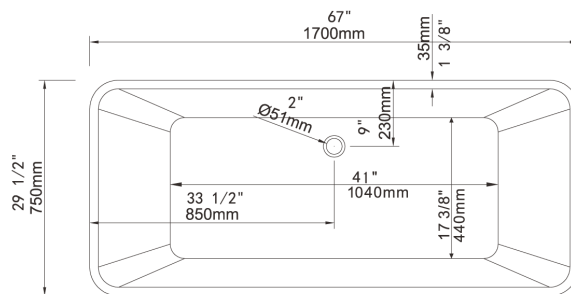

Stainless steel skeletal frame embedded into the tub.

4 large self levelling adjustable feet.

Center drain with built in White pop up drain and Slotted overflow.

Above floor rough-in.

- **Dimensions** 1700mm x 750mm x 600mm (67" x 29.5" x 23-5/8")
- **Bathing Well Dimensions** 1050mm x 450mm (41-3/6" x 17-3/4")
- **Water Capacity** 320 Litres, 85 US Gallons
- **Net Weight** 49 kg (108 lbs)
- **Gross Weight** 53 kg (117 lbs)
- **Drain Opening** 50 mm (2")

**NOTICE:** Product is subject to change without notice at the manufacturers discretion. Product drawings are not to scale. Dimensions may vary +/- 6mm (1/4") . Weight can vary +/-5 lbs (2.2 kg).

For Installation procedures please refer to the installation manual included with the tub or online at [www.lookbath.com](http://www.lookbath.com)

## Drawings and Measurements

BOTTOM VIEW

TOP VIEW

END VIEW

47 1/4" 1200mm  
SIDE VIEW

LOOKBATH™

Because life is too short for boring bathrooms.