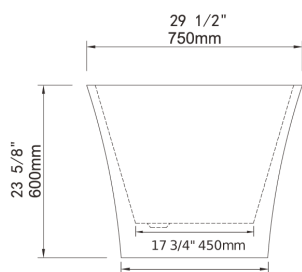

Stainless steel skeletal frame embedded into the tub.

4 large self levelling adjustable feet.

Center drain with built in White pop up drain and Slotted overflow.

Above floor rough-in.

- **Dimensions** 1700mm x 750mm x 600mm (67" x 29.5" x 23-5/8")
- **Bathing Well Dimensions** 1050mm x 450mm (41-3/6" x 17-3/4")
- **Water Capacity** 320 Litres, 85 US Gallons
- **Net Weight** 49 kg (108 lbs)
- **Gross Weight** 53 kg (117 lbs)
- **Drain Opening** 50 mm (2")

**NOTICE:** Product is subject to change without notice at the manufacturers discretion. Product drawings are not to scale. Dimensions may vary +/- 6mm (1/4") . Weight can vary +/-5 lbs (2.2 kg).

For Installation procedures please refer to the installation manual included with the tub or online at [www.lookbath.com](http://www.lookbath.com)

## Drawings and Measurements

BOTTOM VIEW

TOP VIEW

END VIEW

47 1/4" 1200mm  
SIDE VIEW

LOOKBATH™

Because life is too short for boring bathrooms.