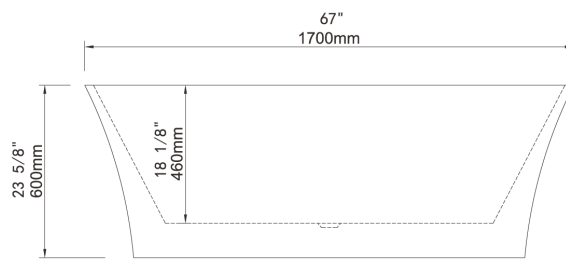

Stainless steel skeletal frame embedded into the tub.

4 large self levelling adjustable feet.

Center drain with built in White pop up drain and Slotted overflow.

Above floor rough-in.

- **Dimensions** 1700mm x 750mm x 600mm (67" x 29.5" x 23-5/8")
- **Bathing Well Dimensions** 1050mm x 450mm (41-3/6" x 17-3/4")
- **Water Capacity** 320 Litres, 85 US Gallons
- **Net Weight** 49 kg (108 lbs)
- **Gross Weight** 53 kg (117 lbs)
- **Drain Opening** 50 mm (2")

**NOTICE:** Product is subject to change without notice at the manufacturers discretion. Product drawings are not to scale. Dimensions may vary +/- 6mm (1/4") . Weight can vary +/-5 lbs (2.2 kg).

For Installation procedures please refer to the installation manual included with the tub or online at [www.lookbath.com](http://www.lookbath.com)

## Drawings and Measurements

BOTTOM VIEW

TOP VIEW

END VIEW

47 1/4" 1200mm  
SIDE VIEW

LOOKBATH™

Because life is too short for boring bathrooms.