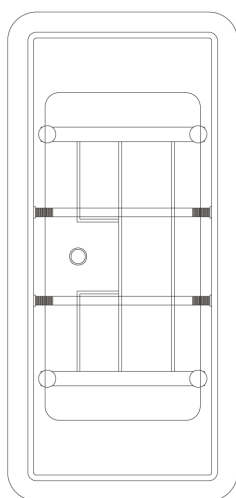

Stainless steel skeletal frame embedded into the tub.

4 large self levelling adjustable feet.

Center drain with built in White pop up drain and Slotted overflow.

Above floor rough-in.

- **Dimensions** 1700mm x 750mm x 600mm (67" x 29.5" x 23-5/8")
- **Bathing Well Dimensions** 1050mm x 450mm (41-3/6" x 17-3/4")
- **Water Capacity** 320 Litres, 85 US Gallons
- **Net Weight** 49 kg (108 lbs)
- **Gross Weight** 53 kg (117 lbs)
- **Drain Opening** 50 mm (2")

**NOTICE:** Product is subject to change without notice at the manufacturers discretion. Product drawings are not to scale. Dimensions may vary +/- 6mm (1/4") . Weight can vary +/-5 lbs (2.2 kg).

For Installation procedures please refer to the installation manual included with the tub or online at [www.lookbath.com](http://www.lookbath.com)

## Drawings and Measurements

BOTTOM VIEW

TOP VIEW

END VIEW

47 1/4" 1200mm  
SIDE VIEW

LOOKBATH™

Because life is too short for boring bathrooms.