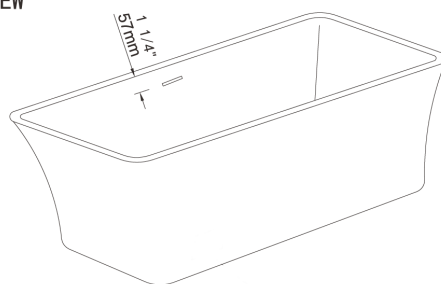

Stainless steel skeletal frame embedded into the tub.

4 large self levelling adjustable feet.

Center drain with built in White pop up drain and Slotted overflow.

Above floor rough-in.

- **Dimensions** 1700mm x 750mm x 600mm (67" x 29.5" x 23-5/8")
- **Bathing Well Dimensions** 1050mm x 450mm (41-3/6" x 17-3/4")
- **Water Capacity** 320 Litres, 85 US Gallons
- **Net Weight** 49 kg (108 lbs)
- **Gross Weight** 53 kg (117 lbs)
- **Drain Opening** 50 mm (2")

**NOTICE:** Product is subject to change without notice at the manufacturers discretion. Product drawings are not to scale. Dimensions may vary +/- 6mm (1/4") . Weight can vary +/-5 lbs (2.2 kg).

For Installation procedures please refer to the installation manual included with the tub or online at [www.lookbath.com](http://www.lookbath.com)

## Drawings and Measurements

BOTTOM VIEW

TOP VIEW

END VIEW

47 1/4" 1200mm  
SIDE VIEW

LOOKBATH™

Because life is too short for boring bathrooms.